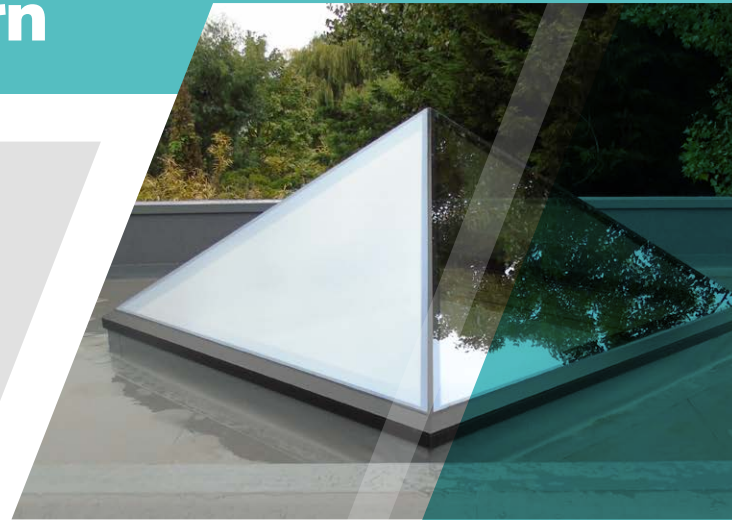

# Frameless Roof Lantern

## Product Information

- Thermally broken aluminium comprising of 2 x 32mm polyamide inserts
- 23mm overhang for a better weather tight seal
- Glass spec is 4 / 22 / 4mm
- Solar Control Toughened glass
- Supplied fully bonded
- Structural glass to glass joins both internally & externally
- Lantern pitch 40 degrees
- No external fixings
- Maximum size 1500 x 3000mm

## Installation

To ensure a better weathertightness, there are no external fixings on our Frameless Roof Lanterns & Pyramids

All our Lantern/Pyramids come fully bonded ready to simply fix onto the timber upstand.